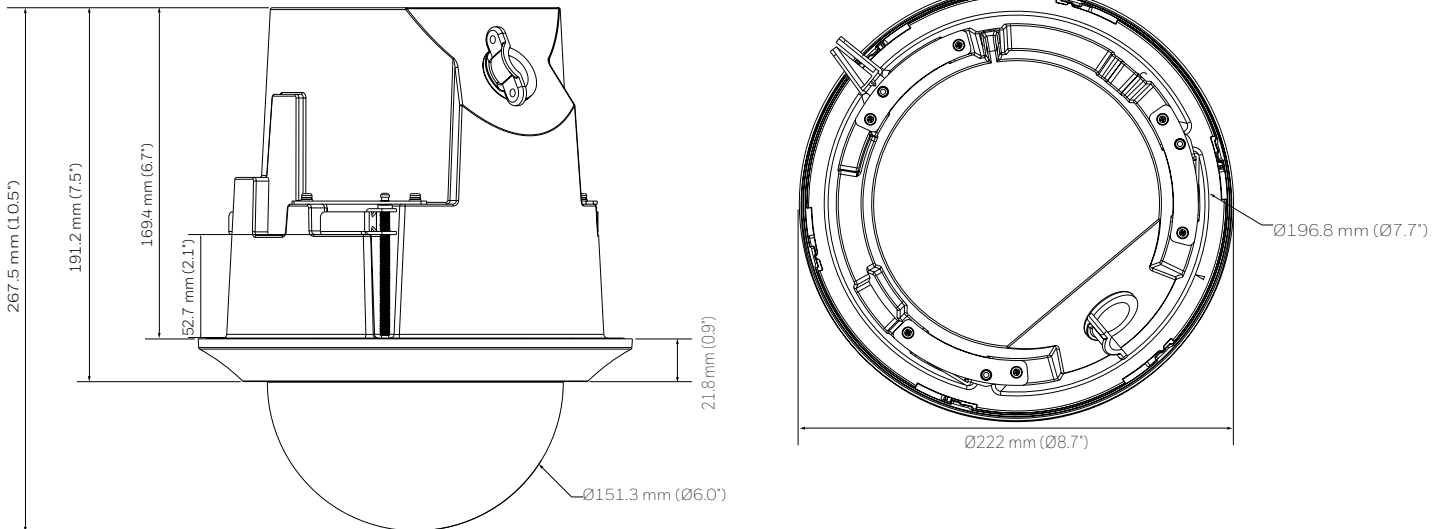

70 SERIES 5MP NETWORK TDN WDR OUTDOOR SPEED DOME CAMERA

SYSTEM COMPATIBILITY	
Pro-Watch NVR	Up to 256 IP channels RAID5/6 Enterprise NVR
MAXPRO NVR PE	Up to 128 IP channels RAID5/6 Enterprise NVR
MAXPRO NVR SE	Up to 64 IP channels System NVR
MAXPRO NVR XE	Up to 16 IP channels System NVR
MAXPRO NVR SOFTWARE	Up to 128 IP channels Recording Software
ADPRO NVR FASTTRACE 2E	Up to 32 IP channels with up to 32 VA channels NVRs
ADPRO NVR iFT-E	Up to 32 IP channels with up to 32 VA channels NVRs
ADPRO NVR iFT	Up to 32 IP channels or 16 IP channels with up to 16 VA channels NVRs

ADPRO NVR eFT	Up to 16 IP channels or 8 IP channels with up to 8 VA channels NVRs
ADPRO NVR iFT GATEWAY	4 IP channels + 4 VA channels
HEN*4	8/16/32/64-channel Performance Series NVRs (H.264 and H.265)
Honeywell DVM	Supported with Honeywell DVM R700 , DVM R620
HEN*3	4/8/16-channel Performance Series NVRs (H.264 and H.265)
30 Series NVR	Integration with 30 Series NVR
Third Party systems	Milestone, Openeye,...

ORDERING	
HC70WZ5I30	5MP Network TDN WDR Outdoor Speed Dome Camera, ONVIF Profile G/S/T

DIMENSIONS

For more information
www.security.honeywell.com

Honeywell Commercial Security
715 Peachtree St. NE
Atlanta, GA 30308
1.800.323.4576
www.honeywell.com

ONVIF and the ONVIF logo are trademarks of ONVIF Inc.
HEVC Advance logo is a trademark of HEVC Advance
Honeywell reserves the right, without notification, to
make changes in product design or specifications.

HSV-HC70WZ5I30-01-US(0221)DS-Y
© 2021 Honeywell International Inc.

Honeywell