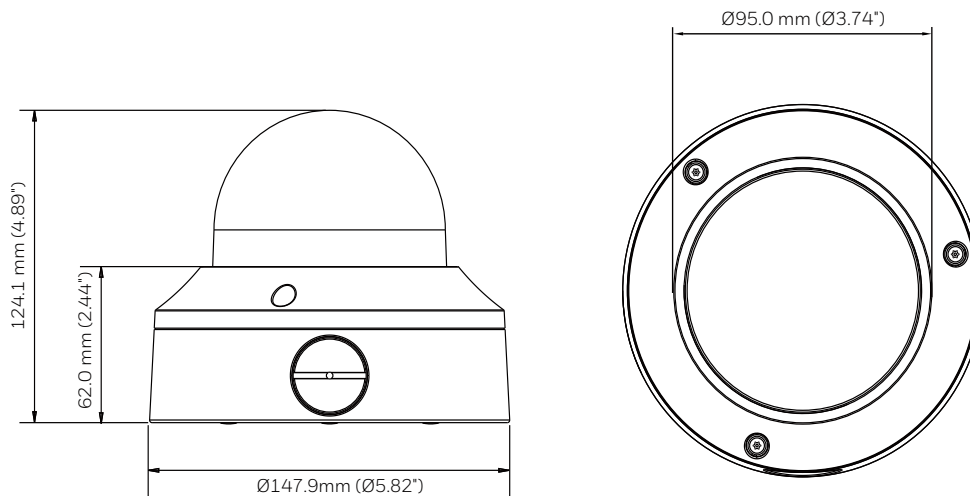

70 SERIES 8MP NETWORK OUTDOOR DOME CAMERA

SYSTEM COMPATIBILITY

Maxpro NVR PE	Up to 128 IP Channels RAID5/6 Enterprise NVR
Maxpro NVR SE	Up to 64 IP Channels System NVR
Maxpro NVR Software	Up to 128 IP Channels Recording Software
Pro-Watch NVR Software	Up to 256 IP Channels Recording Software
Honeywell DVM	Supported with Honeywell DVM R700 , DVM R620
30 Series NVR	Integration with 30 Series NVR

OPTIONAL MOUNTS AND ACCESSORIES

HA60WLM4	Wall mount bracket for 4 inch dome, white
HA60PMC4	Pendent Mount Apapter, 1.5NPT(outside), 3/4NPT (inside)
HA60WIF	Wifi dongle and USB adapter for camera configuration

ORDERING

HC70W48R2	8MP Network IR Rugged Dome Camera, TDN, WDR, 1/2.7" CMOS, 3.6-11mm MFZ, 22IR LEDs, H.265, PoE, IP66/IP67/IK10, NDAA Compliant
HV70LPRL1	Honeywell License Plate recognition L1, Stop & Go
HV70LPRL2	Honeywell License Plate recognition L2, Up to Speed 30mph
HV70LPRL3	Honeywell License Plate recognition L3, Up to Speed 80mph

DIMENSIONS

For more information,

<https://www.security.honeywell.com>

<https://honeywellbuildings.in>

Tel : +91 124 4975000

Email: HBT-Indiabuildings@honeywell.com

Honeywell HBT India Buildings

Unitech Trade Center, 5th Floor, Sector-43,
Block C, Sushant Lok Phase - I,
Gurgaon - 122 002.

ONVIF and the ONVIF logo are trademarks of ONVIF Inc.
HEVC Advance logo is a trademark of HEVC Advance
Honeywell reserves the right, without notification, to
make changes in product design or specifications.

HSV-HC70W48R2-01-IN(0222)DS ©
2021 Honeywell International Inc.

Honeywell