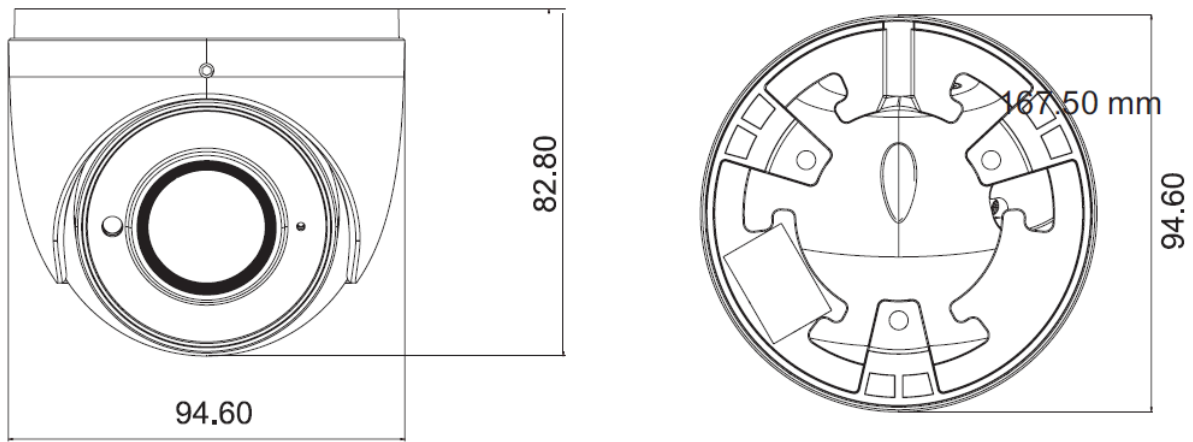

Ingress Protection	IP67	SYSTEM COMPATIBILITY	
Impact Resistance	IK10	20 Series NVR	Integration with 20 Series NVR
REGULATORY		35 Series NVR	Integration with 35 Series NVR
Emissions	EN 55032, FCC PART 15	*Refer to the NVR integration matrix for more information.	
Immunity	EN 55035		
Safety	IEC 60950-1, IS 13252(Part 1)		
RoHS	IEC 62321		

20 SERIES 4MP IP WDR IR FIXED BALL CAMERA

DIMENSIONS

ORDERING	
HC20WE4R3	4 MP IR Fixed Ball Camera, WDR 120dB, 2.8 mm, PoE, DC12V, Audio In, IK10 Casing

For more information,

www.honeywellbuildings.in

Call: 000-8000-502167

Email: HBT-IndiaBuildings@Honeywell.com

Honeywell HBT India Buildings

Unitech Trade Center, 5th Floor, Sector-43,

Block C, Sushant Lok Phase - I,

Gurgaon - 122 002.

ONVIF and the ONVIF logo are trademarks of ONVIF Inc. HEVC Advance logo is a trademark of HEVC Advance. Honeywell reserves the right, without notification, to make changes in product design or specifications.

HC20WE4R3 | 01 | 02/23
© 2023 Honeywell International Inc.

**THE
FUTURE
IS
WHAT
WE
MAKE IT**

Honeywell