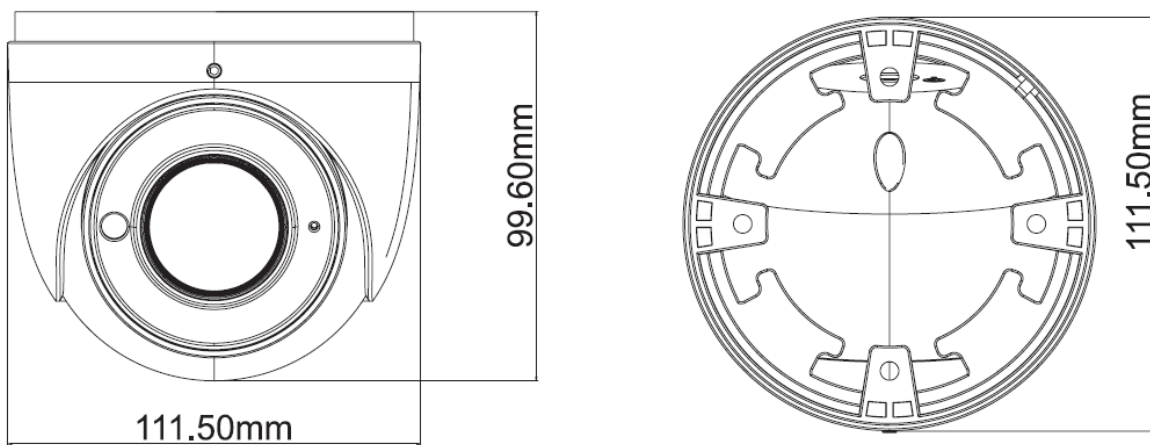

Ingress Protection	IP67	SYSTEM COMPATIBILITY	
Impact Resistance	IK10	20 Series NVR	Integration with 20 Series NVR
REGULATORY		35 Series NVR	Integration with 35 Series NVR
Emissions	EN 55032, FCC PART 15	*Refer to the NVR integration matrix for more information.	
Immunity	EN 55035		
Safety	IEC 60950-1, IS 13252(Part 1)		
RoHS	IEC 62321		

20 SERIES 4MP IP WDR IR MFZ BALL CAMERA

DIMENSIONS

ORDERING	
HC20WE4R2	4 MP IR MFZ Ball Camera, WDR 120dB, 2.7-13.5 mm, PoE, DC12V, Audio In, IK10 Casing

For more information,

www.honeywellbuildings.in

Call: 000-8000-502167

Email: HBT-IndiaBuildings@Honeywell.com

Honeywell HBT India Buildings

Unitech Trade Center, 5th Floor, Sector-43,

Block C, Sushant Lok Phase - I,

Gurgaon - 122 002.

ONVIF and the ONVIF logo are trademarks of ONVIF Inc. HEVC Advance logo is a trademark of HEVC Advance. Honeywell reserves the right, without notification, to make changes in product design or specifications.

HC20WE4R2 | 01 | 02/23
© 2023 Honeywell International Inc.

**THE
FUTURE
IS
WHAT
WE
MAKE IT**

Honeywell