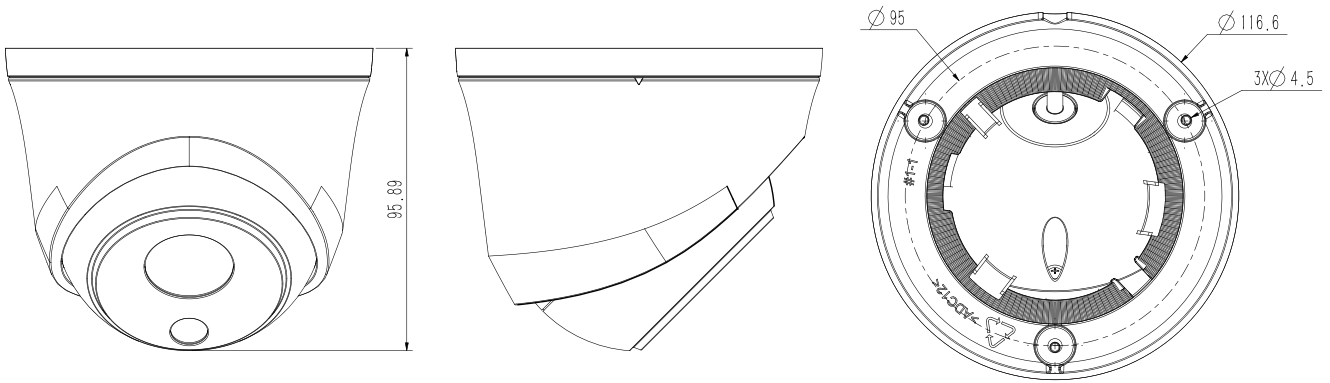

DIMENSIONS

For more information,

www.honeywellbuildings.in

Call: 000-8000-502167

Email: enquiry.mms@honeywell.com

Honeywell HBT India Buildings

Unitech Trade Center, 5th Floor, Sector-43,

Block C, Sushant Lok Phase - I,

Gurgaon - 122 002.

I-HIE4PI-EL | 01 | 09/21
© 2021 Honeywell International Inc.

IMPACT
by Honeywell