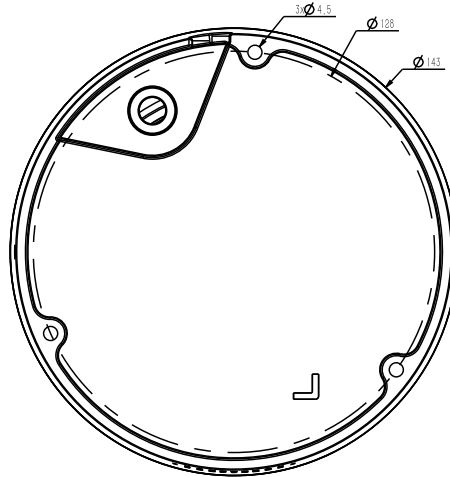

<b>COMPRESSION STANDARD</b>	
Video Compression	IH+265/H.265/H.264
Video Bit Rate	32Kbps~6Mbps
Audio Compression	G.711/G.711U/ADPCM
Audio Bit Rate	8K~48Kbps
<b>IMAGE</b>	
Max. Resolution	2592X1520
Main Stream	PAL: 25fps (2592x1520, 2560x1440, 2304x1296, 1920x1080, 1280x720) NTSC: 25fps (2592x1520, 2560x1440), 30fps (2304x1296, 1920x1080, 1280x720)
Sub Stream	PAL: 25fps (704x576, 704x288, 640x360, 352x288) NTSC: 30fps (704x480, 704x240, 640x360, 352x240)
Image Setting	Saturation, brightness, contrast, sharpness, adjustable by client software or web browser
Image Enhancement	BLC/3D DNR/HLC
OSD	16x16, 32x32, 48x48, 64x64, adaptable size, Letters Such as Week, Date, Time, Total 3 Regions
Privacy Mask	Yes, 4 regions
Smart Defog	Yes
<b>FEATURE</b>	
Alarm Trigger	Motion Detection, Mask Alarm, IP Address Conflict
Video Analytics	Tripwire, Perimeter
<b>NETWORK</b>	
Protocols	TCP/IP, HTTP, FTP, DHCP, DNS, DDNS, MULTICAST, IPV4, NTP, UDP, Telnet
System Compatibility	ONVIF (PROFILE S/T/G), SDK, CGI (IE)
Remote Connection	≤7
Client	IH-VIEW
Web Version	Web5
<b>INTERFACE</b>	
Communication Interface	1 RJ45 10M/ 100M self adaptive Ethernet port
Audio I/O	Mic in
Reset Button	Yes
On-board storage	Built-in Micro SD card slot, up to 512 GB
<b>GENERAL</b>	
Web Client Language	English
Operating Conditions	-35°C~65°C, 0~95% RH
Power Supply	DC 12V±25%, PoE (802.3af)
Power Consumption	MAX: 7.5W (12V) MAX: 9W (PoE)
Protection	IP67, IK10, Lightning protection, surge protection
Dimensions	143x124mm ( 5.63x4.88inch)
Weight	0.86Kg (1.90lb)

# DIMENSIONS