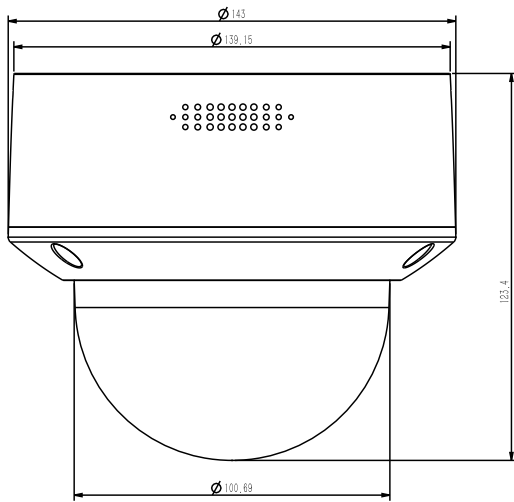

<b>COMPRESSION STANDARD</b>	
Video Compression	IH+265/H.265/H.264
Video Bit Rate	32Kbps~6Mbps
Audio Compression	G.711/G.711U/ADPCM
Audio Bit Rate	8K~48Kbps
<b>IMAGE</b>	
Max. Resolution	2592X1520
Main Stream	PAL: 25fps (2592x1520, 2560x1440, 2304x1296, 1920x1080, 1280x720) NTSC: 25fps (2592x1520, 2560x1440), 30fps (2304x1296, 1920x1080, 1280x720)
Sub Stream	PAL: 25fps (704x576, 704x288, 640x360, 352x288) NTSC: 30fps (704x480, 704x240, 640x360, 352x240)
Image Setting	Saturation, brightness, contrast, sharpness, adjustable by client software or web browser
Image Enhancement	BLC/3D DNR/HLC
OSD	16x16, 32x32, 48x48, 64x64, adaptable size, Letters Such as Week, Date, Time, Total 3 Regions
Privacy Mask	Yes, 4 regions
Smart Defog	Yes
<b>FEATURE</b>	
Alarm Trigger	Motion Detection, Mask Alarm, IP Address Conflict
Video Analytics	Tripwire, Perimeter
<b>NETWORK</b>	
Protocols	TCP/IP, HTTP, FTP, DHCP, DNS, DDNS, MULTICAST, IPV4, NTP, UDP, Telnet
System Compatibility	ONVIF (PROFILE S/T/G), SDK, CGI (IE)
Remote Connection	≤7
Client	IH-VIEW
Web Version	Web5
<b>INTERFACE</b>	
Communication Interface	1 RJ45 10M/ 100M self adaptive Ethernet port
Audio I/O	Mic in
Reset Button	Yes
On-board storage	Built-in Micro SD card slot, up to 512 GB
<b>GENERAL</b>	
Web Client Language	English
Operating Conditions	-35°C~65°C, 0~95% RH
Power Supply	DC 12V±25%, PoE (802.3af)
Power Consumption	MAX: 7.5W (12V) MAX: 9W (PoE)
Protection	IP67, IK10, Lightning protection, surge protection
Dimensions	143x124mm ( 5.63x4.88inch)
Weight	0.86Kg (1.90lb)

# DIMENSIONS