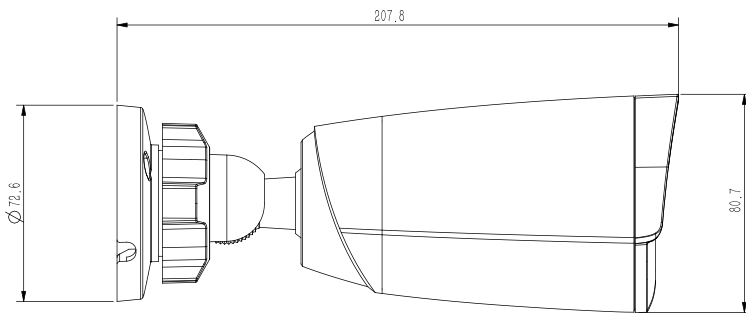

<b>COMPRESSION STANDARD</b>	
Video Compression	IH+265/H.265/H.264
Video Bit Rate	32Kbps~6Mbps
Audio Compression	G.711/G.711U/ADPCM
Audio Bit Rate	8K~48Kbps
<b>IMAGE</b>	
Max. Resolution	2560×1440
Main Stream	PAL: 25fps (2560x1440, 2304x1296, 1920x1080, 1280x720) NTSC: 30fps (2560x1440, 2304x1296, 1920x1080, 1280x720)
Sub Stream	PAL: 25fps (704x576, 704x288, 640x360, 352x288) NTSC: 30fps (704x480, 704x240, 640x360, 352x240)
Image Setting	Saturation, brightness, contrast, sharpness, adjustable by client software or web browser
Image Enhancement	BLC/3D DNR/HLC
OSD	16x16, 32x32, 48x48, 64x64, adaptable size, Letters Such as Week, Date, Time, Total 3 Regions
Privacy Mask	Yes, 4 regions
Smart Defog	Yes
<b>FEATURE</b>	
Alarm Trigger	Motion Detection, Mask Alarm, IP Address Conflict
Video Analytics	Tripwire, Perimeter
<b>NETWORK</b>	
Protocols	TCP/IP, HTTP, FTP, DHCP, DNS, DDNS, MULTICAST, IPV4, NTP, UDP, Telnet, ICMP, RTP, RTSP, UPnP
System Compatibility	ONVIF (PROFILE S/T/G), SDK
Remote Connection	≤7
Client	IH-VIEW
Web Version	Web5
<b>INTERFACE</b>	
Communication Interface	1 RJ45 10M/ 100M self adaptive Ethernet port
Audio I/O	Mic in
<b>GENERAL</b>	
Web Client Language	English
Operating Conditions	-30°C~60°C, 0~95% RH
Power Supply	DC 12V±25%, PoE (802.3af)
Power Consumption	MAX: 6W(12V) MAX: 8W(POE)
Protection	IP67, Lightning protection, surge protection
Dimensions	208×81×81mm(8.19×3.19×3.19inch)
Weight	0.35Kg (0.77lb)

# DIMENSIONS