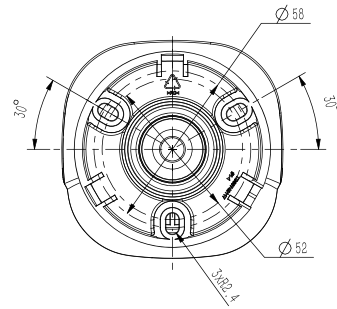

### SPECIFICATIONS

MATERIAL SPECIFICATIONS	
<b>CAMERA</b>	
Image Sensor	1/2.7" CMOS
Signal System	PAL/NTSC
Min. Illumination	Color: 0.002Lux@ (F1.6, ACG ON), B/W: 0Lux with IR
Shutter Time	1s to 1/100,000s
Day & Night	Dual IR Cut Filter with Auto Switch
Wide Dynamic Range	120dB
Angle Adjustment	Bracket, pan 0~360°, tilt 0~75°, rotate 0~360°
<b>LENS</b>	
Lens Type	Fixed
Focus	4mm
Lens Mount	M12
Aperture	F1.6, Fixed
FOV	Horizontal field of view 88.2°(4mm) ; Vertical field of view: 46.4°(4mm)
<b>ILLUMINATOR</b>	
IR LEDs	2
IR Range	Up to 50m
Wavelength	850nm

# DIMENSIONS