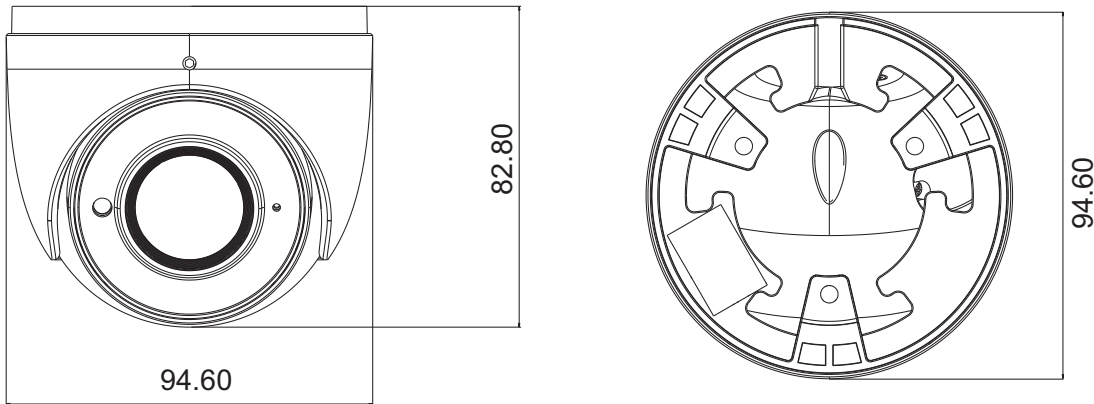

### MECHANICAL

Dimensions	ø94.6mm x 82.8mm
Product Weight	0.45kg
Material	Metal housing with coating

## DIMENSIONS