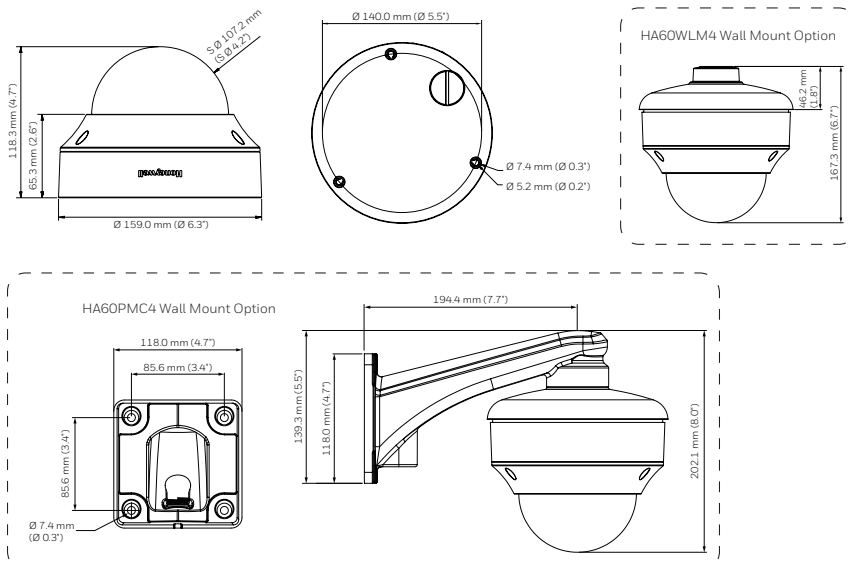

OPTIONAL MOUNTS AND ACCESSORIES

H4G-PK	Pendant Mount Adapter, G1.5
HB34G-CM	Corner Mount Adapter
HA60WLM4	Wall Mount Bracket
HA30PLM01	Pole Mount Adapter
HA30CNM01	Corner Mount Adapter
HA60PMC4	Pendant Mount Adapter, 1.5 NPT (outside), 3 / 4 NPT (inside)
HB4G-PM	Pole Mount Adapter
HLR1001	IP over Coax Converter
HA60CB4	4 inch Clear Bubble
HA60SB4	4 inch Smoked Bubble
HA60WIF	Wifi dongle and USB adapter for camera configuration

Learn more
about 60 Series
accessories

ORDERING

HC60W45R2	5 MP Network IR Outdoor Dome Camera, WDR 120 dB, 1/2.8" CMOS, 2.7-12 mm MFZ, 4 IR LEDs, PoE+, H.265 HEVC Smart Codec, IP66 / 67 / IK10 / NEMA4X, White
HC60W45R4	5 MP Network IR Outdoor Dome Camera, WDR 120 dB, 1/2.8" CMOS, 7-22 mm MFZ, 4 IR LEDs, PoE+, H.265 HEVC Smart Codec, IP66 / 67 / IK10 / NEMA4X, White

DIMENSIONS

For more information,
<https://honeywellbuildings.in>
Call: 1-800-103-0339
Email: HBT-Indiabuildings@honeywell.com

Honeywell HBT India Buildings
Unitech Trade Center, 5th Floor, Sector-43,
Block C, Sushant Lok Phase - I,
Gurgaon - 122 002

www.honeywell.com

ONVIF and the ONVIF logo are trademarks of ONVIF Inc.
HEVC Advance logo is a trademark of HEVC Advance
Honeywell reserves the right, without notification, to
make changes in product design or specifications.

HSV-HC60W45Rx-01-US(0220)DS-Y
© 2020 Honeywell International Inc.

60 SERIES
HC60W45R2/
HC60W45R4

Honeywell