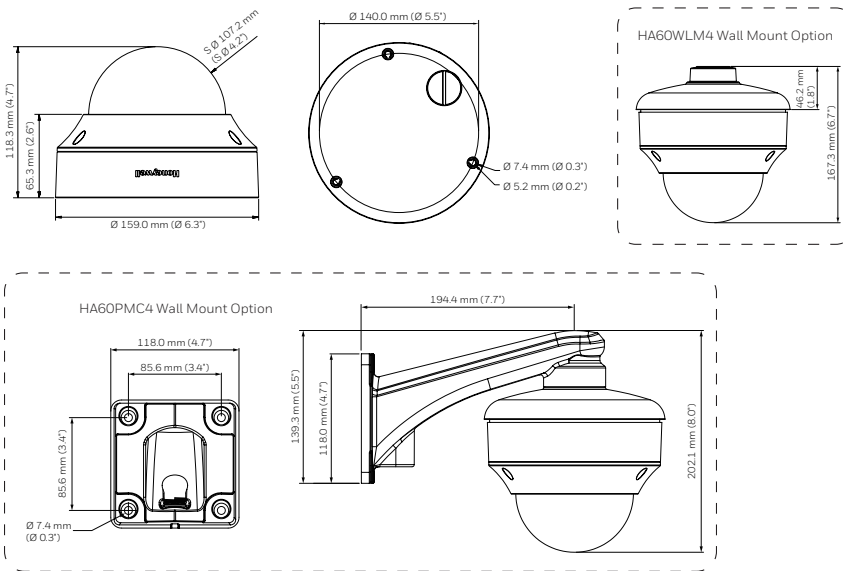

OPTIONAL MOUNTS AND ACCESSORIES

H4G-PK	Pendant Mount Adapter, G1.5
HB34G-CM	Corner Mount Adapter
HA60WLM4	Wall Mount Bracket
HA30PLM01	Pole Mount Adapter
HA30CNM01	Corner Mount Adapter
HA60PMC4	Pendant Mount Adapter, 1.5 NPT (outside), 3 / 4 NPT (inside)
HB4G-PM	Pole Mount Adapter
HLR1001	IP over Coax Converter
HA60CB4	4 inch Clear Bubble
HA60SB4	4 inch Smoked Bubble
HA60WIF	Wifi dongle and USB adapter for camera configuration

Learn more
about 60 Series
accessories

ORDERING

HC60W45R2	5 MP Network IR Outdoor Dome Camera, WDR 120 dB, 1/2.8" CMOS, 2.7-12 mm MFZ, 4 IR LEDs, PoE+, H.265 HEVC Smart Codec, IP66 / 67 / IK10 / NEMA4X, White
HC60W45R4	5 MP Network IR Outdoor Dome Camera, WDR 120 dB, 1/2.8" CMOS, 7-22 mm MFZ, 4 IR LEDs, PoE+, H.265 HEVC Smart Codec, IP66 / 67 / IK10 / NEMA4X, White

DIMENSIONS

For more information,
<https://honeywellbuildings.in>
Call: 1-800-103-0339
Email: HBT-Indiabuildings@honeywell.com

Honeywell HBT India Buildings
Unitech Trade Center, 5th Floor, Sector-43,
Block C, Sushant Lok Phase - I,
Gurgaon - 122 002

www.honeywell.com

ONVIF and the ONVIF logo are trademarks of ONVIF Inc.
HEVC Advance logo is a trademark of HEVC Advance
Honeywell reserves the right, without notification, to
make changes in product design or specifications.

HSV-HC60W45Rx-01-US(0220)DS-Y
© 2020 Honeywell International Inc.

60 SERIES
HC60W45R2/
HC60W45R4

Honeywell