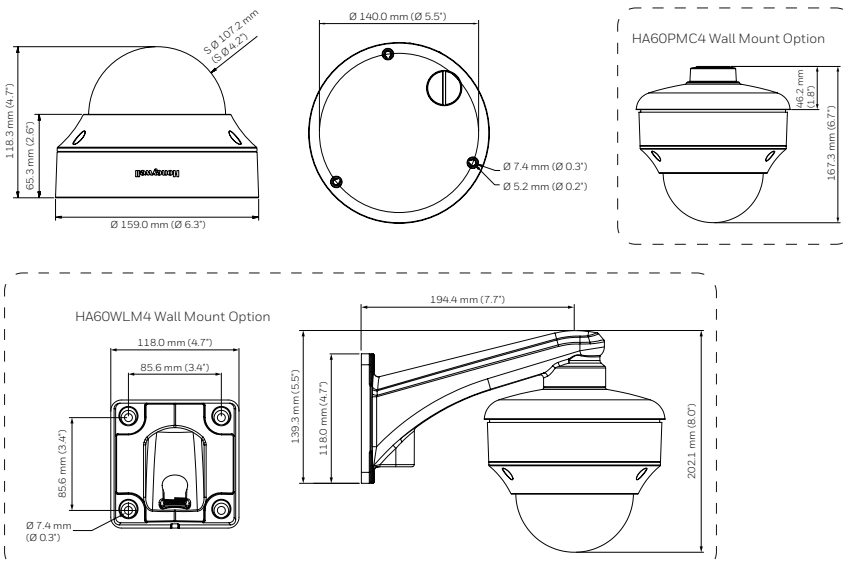

OPTIONAL MOUNTS AND ACCESSORIES

HA30PLM01	Pole Mount Adapter for 30 and 60 series
HA60PLMZ	Pole Mount Adapter for 60 series
HA30CNM01	Corner Mount Adapter for 30 and 60 series
HA60CNMZ	Corner Mount Adapter for 60 series
HA60WLM4	Wall mount bracket for 4 inch dome, white
HA60PMC4	Pendant Mount Adapter, 1.5NPT(outside), 3 / 4NPT (inside)
HA60CB4	Replacement bubble for 60 series outdoor Dome (Clear)
HA60SB4	Replacement bubble for 60 series outdoor Dome (Smoke)
HA60WIF	Wifi dongle and USB adapter for camera configuration

Learn more
about 60 Series
accessories

ORDERING

HC60W45R2	5 MP Network IR Outdoor Dome Camera, WDR>120 dB, 1/2.8" CMOS, 2.7-13.5 mm MFZ, 4 IR LEDs, PoE+, H.265 HEVC Smart Codec, IP66 / 67 / IK10 / NEMA4X, White
HC60W45R4	5 MP Network IR Outdoor Dome Camera, WDR>120 dB, 1/2.8" CMOS, 7-22 mm MFZ, 4 IR LEDs, PoE+, H.265 HEVC Smart Codec, IP66 / 67 / IK10 / NEMA4X, White

DIMENSIONS

For more information

www.security.honeywell.com

Honeywell Commercial Security

715 Peachtree St. NE
Atlanta, GA 30308
1.800.323.4576
www.honeywell.com

ONVIF and the ONVIF logo are trademarks of ONVIF Inc.
HEVC Advance logo is a trademark of HEVC Advance
Honeywell reserves the right, without notification, to
make changes in product design or specifications.

HSV-HC60W45Rx-03-US(1220)DS-Z
© 2020 Honeywell International Inc.

Honeywell