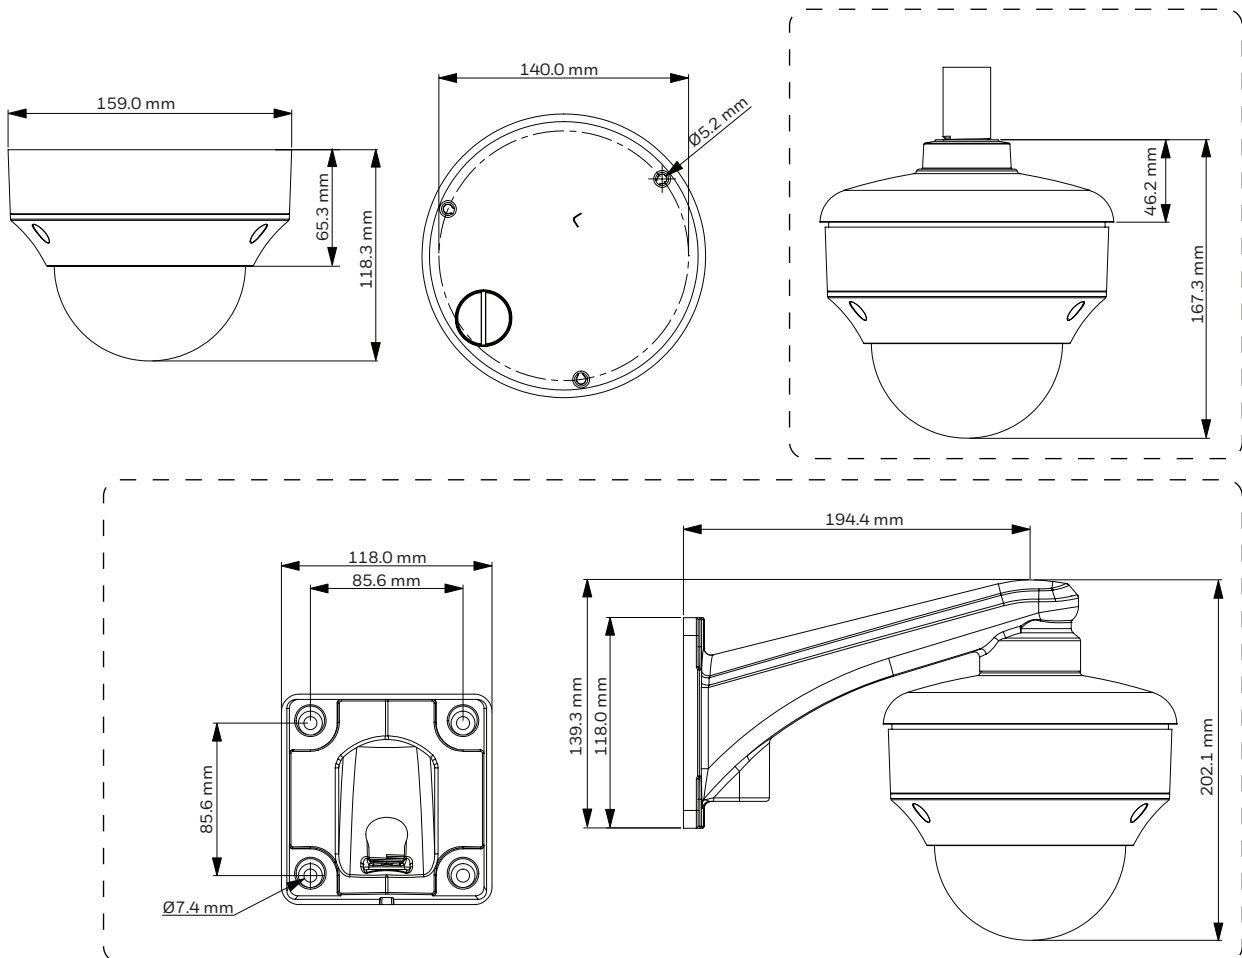

Dimensions