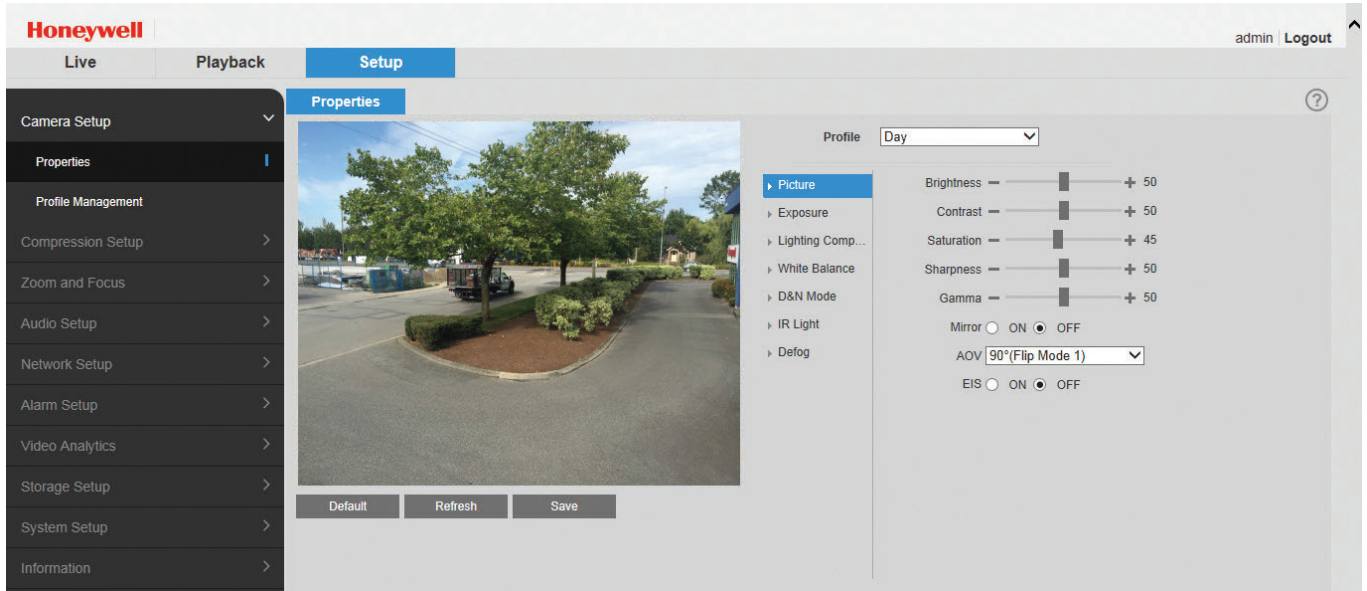

HD

Onboard Video Storage

Supports up to 128 GB microSDHC (Class 10) card for local video storage when network is interrupted. Card not included.

Market Opportunities

These fully featured attractive cameras are perfect for outdoor installations that require excellent picture quality at minimal bandwidth while offering maximum protection against dust, dirt, and water. Boasting a sleek modern design and offering 4K high definition images, the cameras are suited for a wide range of applications.

H4D8GR1

12 MP (4K Ultra HD) Outdoor IR IP Mini Dome Cameras

The camera can be configured to automatically detect and respond to events such as motion in the scene, alarm inputs, network failure, and/or camera tampering. Automated responses include: sending a notification through email, FTP, and/or HTTP; sending a still image of the event through email and/or FTP; and recording a video clip of the event to a configured microSDHC card. Setup can be done through the web client.