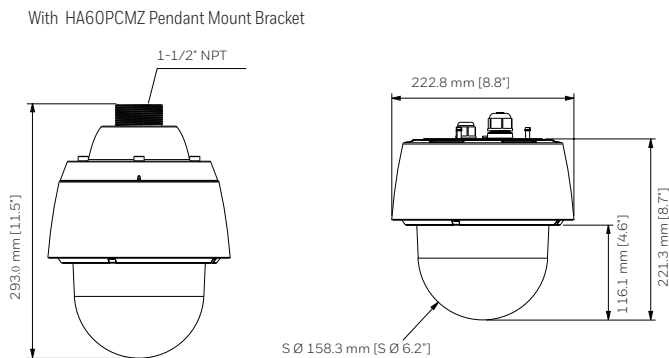

60 SERIES 2MP NETWORK TDN WDR OUTDOOR SPEED DOME CAMERA

SYSTEM COMPATIBILITY	
Pro-Watch NVR	Up to 256 IP channels RAID5 / 6 Enterprise NVR
MAXPRO NVR PE	Up to 128 IP channels RAID5 / 6 Enterprise NVR
MAXPRO NVR SE	Up to 64 IP channels System NVR
MAXPRO NVR XE	Up to 16 IP channels System NVR
MAXPRO NVR SOFTWARE	Up to 128 IP channels Recording Software
ADPRO NVR FASTTRACE 2E	Up to 32 IP channels with up to 32 VA channels NVRs
ADPRO NVR iFT-E	Up to 32 IP channels with up to 32 VA channels NVRs
ADPRO NVR iFT	Up to 32 IP channels or 16 IP channels with up to 16 VA channels NVRs
ADPRO NVR eFT	Up to 16 IP channels or 8 IP channels with up to 8 VA channels NVRs
ADPRO NVR iFT GATEWAY	4 IP channels + 4 VA channels
HEN*4	8 / 16 / 32 / 64-channel Performance Series NVRs (H.264 and H.265)
Honeywell DVM	Supported with Honeywell DVM R700 , DVM R620

OPTIONAL MOUNTS AND ACCESSORIES	
HA60PCMZ	Pendant Mount Bracket, 1.5 NPT (include in the package)
HA60WLMZ	Wall Mount Bracket, 1.5 NPT
HA60PLMZ	Pole Mount Adapter
HA60CNMZ	Corner Mount Adapter
HA60ICMZ	In-Ceiling Mount Bracket
HA60CB6	6 inch Clear Bubble
HA60SB6	6 inch Smoked Bubble
HA60WIF	Wifi dongle and USB adapter for camera configuration
HA60POEZ	UPOE Injector

Learn more
about 60 Series
accessories

ORDERING	
HC60WZ2E30	2 MP Network PTZ Outdoor Dome, WDR 120 dB, 1/2.8" CMOS, 30X Optical Zoom, TDN, H.265 HEVC Smart Codec, UPoE, 24 VAC / DC, IP68 / IK10 / NEMA4X, White

DIMENSIONS

For more information,
<https://honeywellbuildings.in>
Call: 1-800-103-0339
Email: HBT-Indiabuildings@honeywell.com

Honeywell HBT India Buildings
Unitech Trade Center, 5th Floor, Sector-43,
Block C, Sushant Lok Phase - I,
Gurgaon - 122 002

www.honeywell.com

ONVIF and the ONVIF logo are trademarks of ONVIF Inc.
HEVC Advance logo is a trademark of HEVC Advance
Honeywell reserves the right, without notification, to
make changes in product design or specifications.

HSV-HC60WZ2E30-01-US(0220)DS-Y
© 2020 Honeywell International Inc.

60 SERIES
HC60WZ2E30

Honeywell