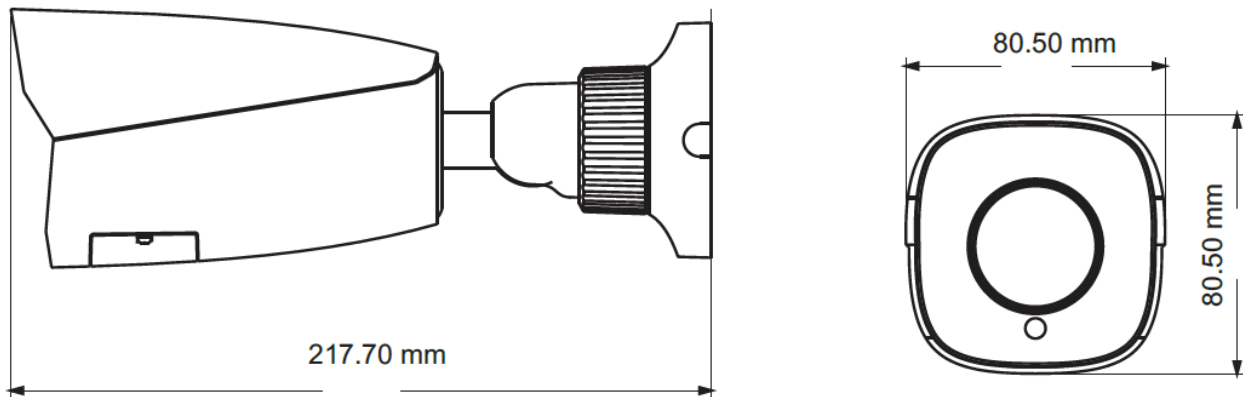

PERFORMANCE LITE IP SD CAMERAS

HIB2PI-S / HIB2PIV-S

SPECIFICATIONS

CAMERA	HIE2PI	HIE2PIV
Image Sensor	1/2.7 CMOS	
Number of Pixels (H x V)	1920 x 1080	
Electronic Shutter	1/25s ~ 1/ 100000s	
Iris	Fixed Iris	
Min Illumination	0.002 lux @F1.2, AGC ON; 0 lux with IR	
Lens	3.6 mm @F1.6, Angle of View: 92.4 deg	2.8 - 12 mm @F1.4, Angle of View: 95 deg ~ 35 deg
Day & Night	TDN	
Wide Dynamic Range	Digital WDR	

OTHERS

Power Supply	DC 12V / PoE
Power Consumption	< 5 W
IR Consumption ON	< 10 W
Operating Temperature	-30 deg C to 60 deg C, 90% humidity
Dimensions (mm)	80.5 x 217.7
Weight	640g

DIMENSIONS

HIB2PI / HIB2PIV