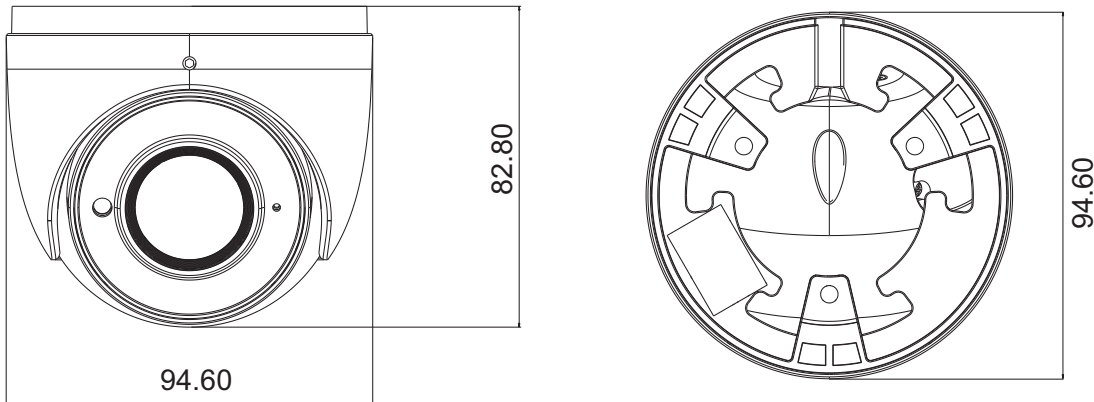

PERFORMANCE PRO SERIES HP4E1

4MP Network Eyeball IR Camera

OPERATIONAL	
Video Standard	PAL/NTSC
Image Sensor	1/2.7" CMOS
Number Of Pixels (H x V)	2560(H) x 1440(V)
Minimum Illumination	0.04 lux @ F2.2, AGC ON 0 lux with IR ON
S/N Ratio	> 50 dB
Electronic Shutter Speed	1/25s ~ 1/ 100,000s
IR Distance	Distance up to 20 – 30 m
Day/Night	Auto/Day/Night/Timing
Backlight Compensation	BLC, HLC
White Balance	Auto/Indoor/Outdoor/Manual
Wide Dynamic Range	Digital WDR
Noise Reduction	3D DNR
Privacy Masking	Off / On (4 Areas)
Motion Detection	Support
Region Of Interest	Support (3)
Lens	2.8 mm, Fixed
Angle Of View	Horizontal: 110°
Audio	One way, Inbuilt Microphone
VIDEO	
Video Compression	H.265 / H.264
Resolution	4MP(2560x1440), 3MP(2304x1296), 1080P(1920x1080), 720P(1280x720), D1(704x576), CIF(352x288), 480x240
Frame Rate	Main stream: 4MP/3MP/1080P(1~25fps) Sub stream: 720P(1~12fps)/D1(1~25fps)/CIF (1~25fps) Third stream: D1/CIF/480x240 (1~25fps)
Bit Rate Control	CBR / VBR
Bit Rate	64 Kbps ~ 5 Mbps

*Some development may be required in specific user cases to support some of these protocols in the field as they mature over time.

PERFORMANCE PRO SERIES HP4E1

DIMENSIONS

ORDERING

PART CODE NO	DESCRIPTION
HP4E1	4MP Network Ball IR Camera, TDN, 1/2.7" CMOS, 2.8mm, H.265, PoE, IP67