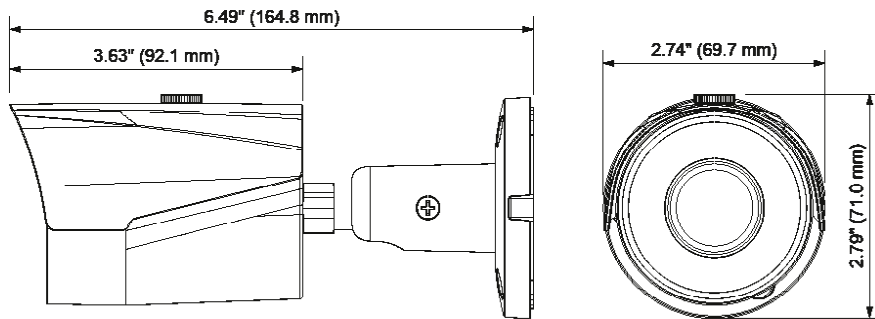

Network WDR 4 MP IR Bullet Camera

RECOMMENDED ACCESSORIES

SYSTEM COMPATIBILITY		MOUNTS AND ACCESSORIES		
HEN*4	8/16/32/64-channel Performance Series 4K NVRs (H.264 and H.265)	HQA-PM2**		Pole Mount Bracket
HEN*2	4/8/16-channel Performance Series NVRs (H.264)	HB34S2-CM**		Corner Mount Bracket
		HBS2-BB		Junction Box
		HEJB		Junction Box

** The HBS2-BB or HEJB junction box must be used when installing the camera to HQA-PM2 or HB34S2-CM.

ORDERING

HBW4PER1	Network WDR 4 MP IR Bullet Camera, 1/3" CMOS, 3.6 mm Fixed, 18 IR LEDs, PoE, IP66, H.265/H.264/Smart Codec

DIMENSIONS

Find out more

www.security.honeywell.com/

Honeywell Commercial Security

715 Peachtree St. NE
Atlanta, GA 30308
1.800.323.4576
www.honeywell.com

ONVIF and the ONVIF logo are trademarks of ONVIF Inc. Honeywell reserves the right, without notification, to make changes in product design or specifications.

L/HBW4PER1D/D | 04/19
© 2019 Honeywell International Inc.