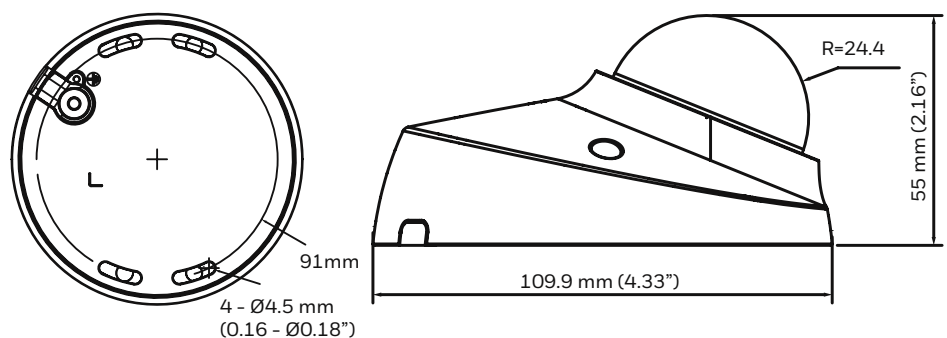

IP SPECIFICATIONS (CONT.)		
COMPATIBILITY	ONVIF Profile S, G and Q	
MAXIMUM USERS ACCESS	20 users	
SECURITY	User account and password protection HTTPS, IP Filter, IEEE 802.1x, Digest authentication, User access log, TLS1.2, AES-256, SSH/Telnet closed, FTP disabled, PCI-DSS compliance, Hardware chipset for private key	
	EVENT TYPE	Motion Detection/Video Tampering/Face Detection/SD Card Error/SD Card Capacity Warning/Audio Detection/ Object Abandoned/Object Missing/Tripwire/Intrusion
BUILT-IN ALARM & EVENT	EVENT LINKAGE	Recording on SD card, Email, Snapshot
	EVENT OUTPUT	ONVIF, ISOM
MICRO SD	Micro SDHC Capacity Max 32GB Micro SDXC Capacity Max 128GB	
MICRO SD FUNCTION	<ul style="list-style-type: none"> Event trigger recording Continuous and scheduled recording Automatic recording when network fails 	
LANGUAGES SUPPORTED	English, Arabic, Czech, Dutch, French, German, Italian, Japanese, Korean, Polish, Portuguese, Russian, Simplified Chinese, Spanish, Turkish	
ELECTRICAL		
POWER SUPPLY	PoE(802.3af) Class 0/12VDC	
POWER CONSUMPTION	Max 4.4W	
MECHANICAL		
DIMENSIONS	109.9 x 55.0mm (4.33 x 2.17in.)	
WEIGHT	Product weight: 334g (0.74lb) Package Weight: 730g (1.61lb)	
CONSTRUCTION	Die-cast aluminum housing with powder coat	
CONSTRUCTION COLOUR	RAL 9003 (White)	
ENVIRONMENTAL		
OPERATING TEMPERATURE	-30°C to 60°C (-40°F to 140°F)	
RELATIVE HUMIDITY	0% to 95%, non-condensing	
GORE VENTS	Yes	
INGRESS PROTECTION	IP67	
IMPACT RESISTANCE	IK10	
REGULATORY		
EMISSIONS	FCC Part 15, CE (EN 55032); Complies with RCM (AS/NZS)	
IMMUNITY	CE (EN 50130-4)	
SAFETY	North America UL Listed to UL/CSA 60950-1, CE (EN 60950-1)	
ROHS	EN50581	

ORDERING

H2W2GR1 | Network TDN Low Light WDR IR Micro Dome Camera, 1/2.8" 2 Megapixel progressive scan CMOS, 2.8mm, PoE, H.265+

DIMENSIONS

For more information

www.honeywell.com/security/uk

Honeywell Security